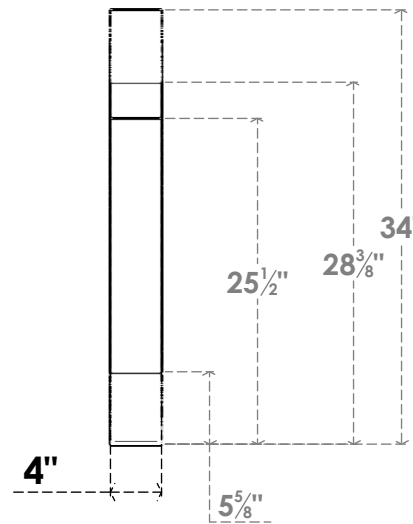

ITEM NUMBER: BRCPC040X34000X34000OLY

4"W X 34"D X 34"H OLYMPIC ARCHITECTURAL GRADE PVC CLOSED KNEE BRACE

SIDE PROFILE

FRONT PROFILE

ISOMETRIC

EKENA MILLWORK
2300 WEST MAIN ST.
CLARKSVILLE, TX 75426
TOLL FREE: 866-607-0453
WWW.EKENAMILLWORK.COM

NOTES

1. INSTALLATION TO BE COMPLETED IN ACCORDANCE WITH MANUFACTURER'S SPECIFICATIONS.
2. DRAWING MAY NOT BE TO SCALE
3. THIS DRAWING IS INTENDED FOR DESIGN AND PLANNING PURPOSES ONLY.
4. ALL INFORMATION CONTAINED HEREIN WAS CURRENT AT THE TIME OF DEVELOPMENT BUT MUST BE REVIEWED AND APPROVED BY THE PRODUCT MANUFACTURER TO BE CONSIDERED ACCURATE.
5. ARCHITECTURAL GRADE PVC PRODUCTS ARE MADE FROM EXPANDED CELLULAR PVC AND COME NATURALLY WHITE BUT MAY BE PAINTED