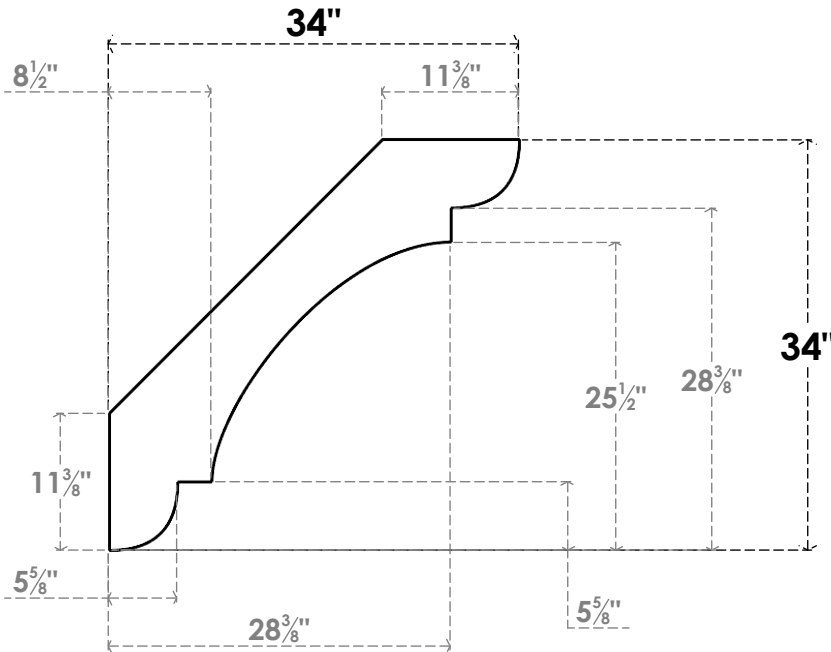

ITEM NUMBER: BRCPC040X34000X34000OLY

4"W X 34"D X 34"H OLYMPIC ARCHITECTURAL GRADE PVC CLOSED KNEE BRACE

SIDE PROFILE

FRONT PROFILE

ISOMETRIC

EKENA MILLWORK
2300 WEST MAIN ST.
CLARKSVILLE, TX 75426
TOLL FREE: 866-607-0453
WWW.EKENAMILLWORK.COM